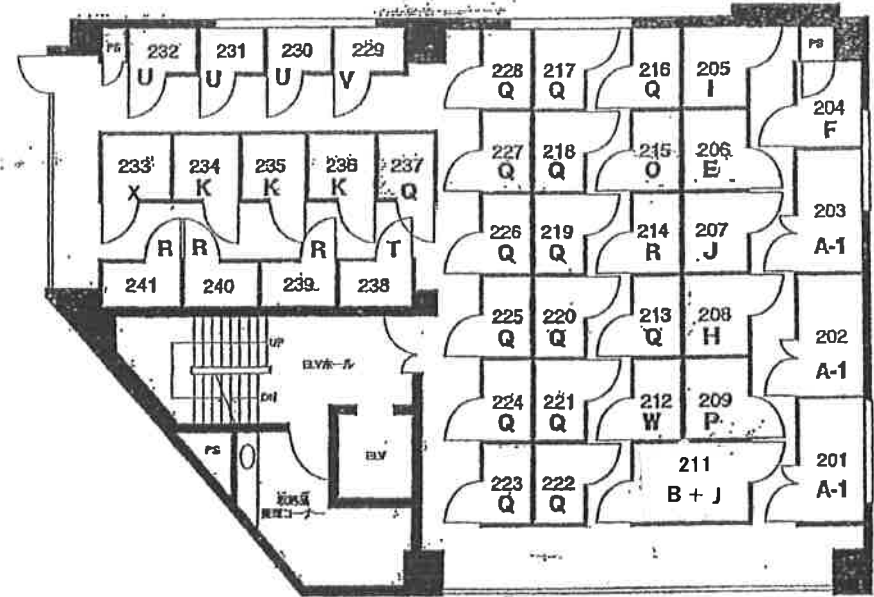

2階

- ●204 ルーム内にパイプスペース用点検扉があります。
- ●229 ルーム内上部に径20cmのダクトがあります。